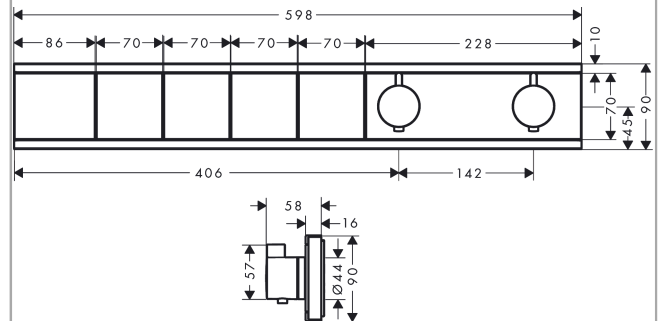

RainSelect

Thermostat for concealed installation for 4 functions

Surfaces: **Brushed Bronze** Article Number: **15382140**

Description

product features

- depending on volume flow and installation situation approx. 50% flow rate reduction and integrated shut off function
- 4 functions
- Select push-button on/off control for 4 outlets
- simultaneous use of several outlets
- maximum flow rate at 3 bar: 38 l/min
- flow rate per outlet: 26 l/min
- flow rate by simultaneous use of all outlets: 38 l/min
- thermostat cartridge, Start/stop valve to operate the functions
- safety lock at 40 °C
- temperature limitation adjustable
- non-return valve
- connection type: basic set
- min. operating pressure: 1 bar
- max. operating pressure: 10 bar
- Thermostat is delivered with buttons handshower, PowderRain, Waterfall, Rain large

Technology

Design awards

Product image

Scale drawing

RainSelect

Thermostat for concealed installation for 4 functions

Surfaces: **Brushed Bronze** Article Number: **15382140**

Installation examples