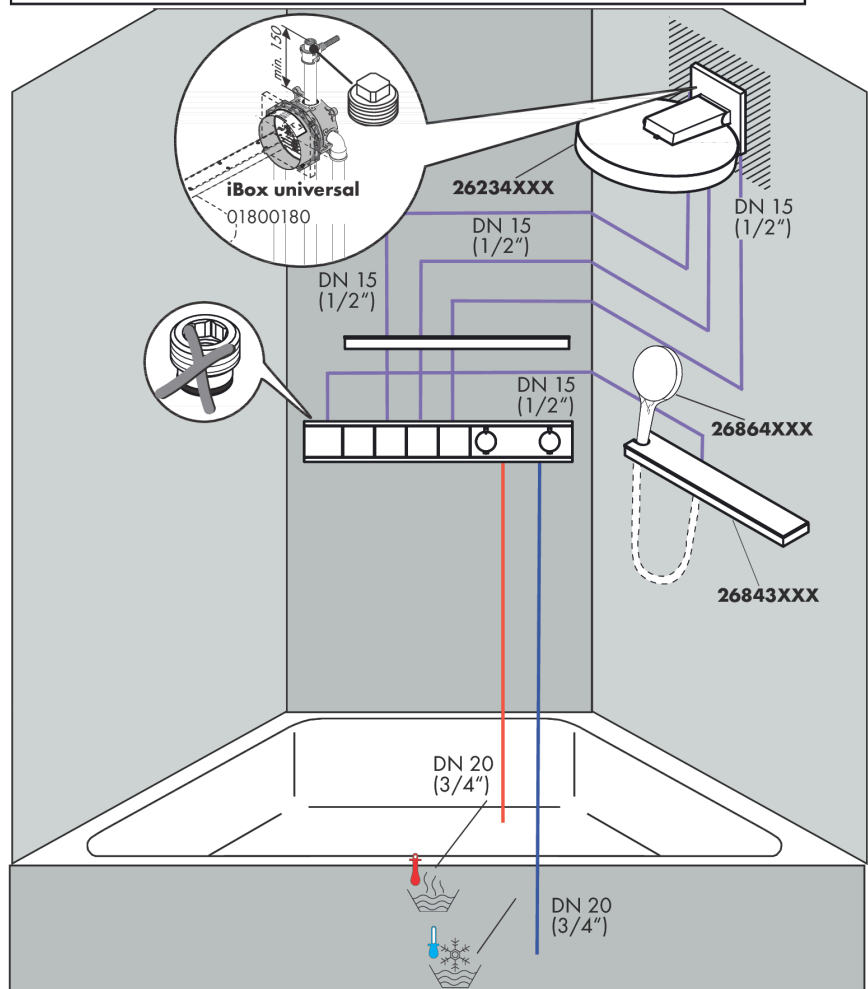

RainSelect

Thermostat for concealed installation for 4 functions

Surfaces: **Brushed Bronze** Article Number: **15382140**

Installation examples

RainSelect

1531218X / 15382XXX