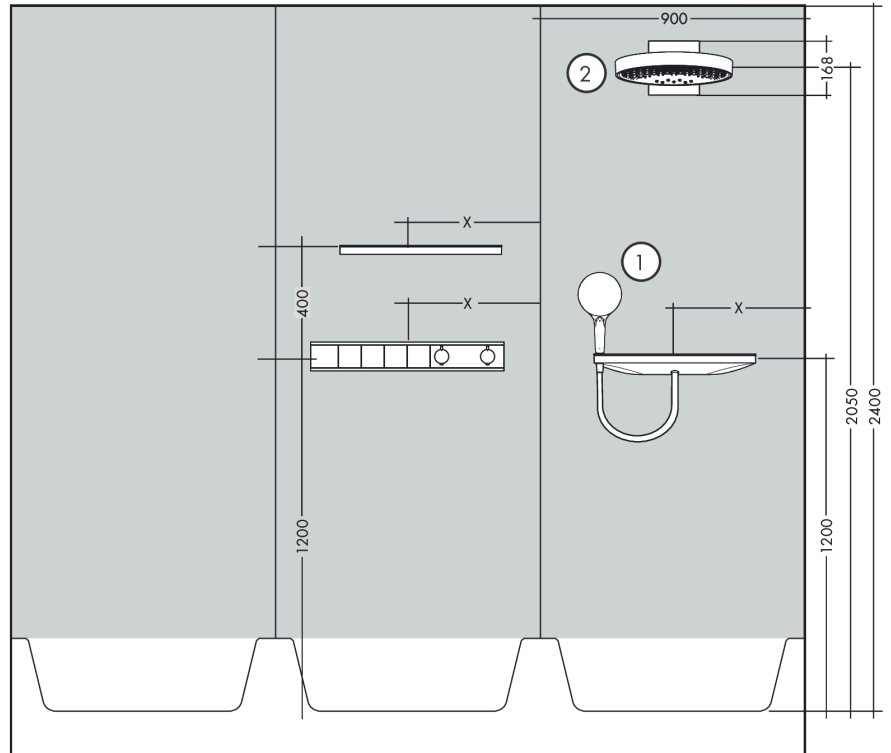

RainSelect

Thermostat for concealed installation for 4 functions

Surfaces: **Brushed Bronze** Article Number: **15382140**

Installation examples

RainSelect

1531218X / 15382XXX