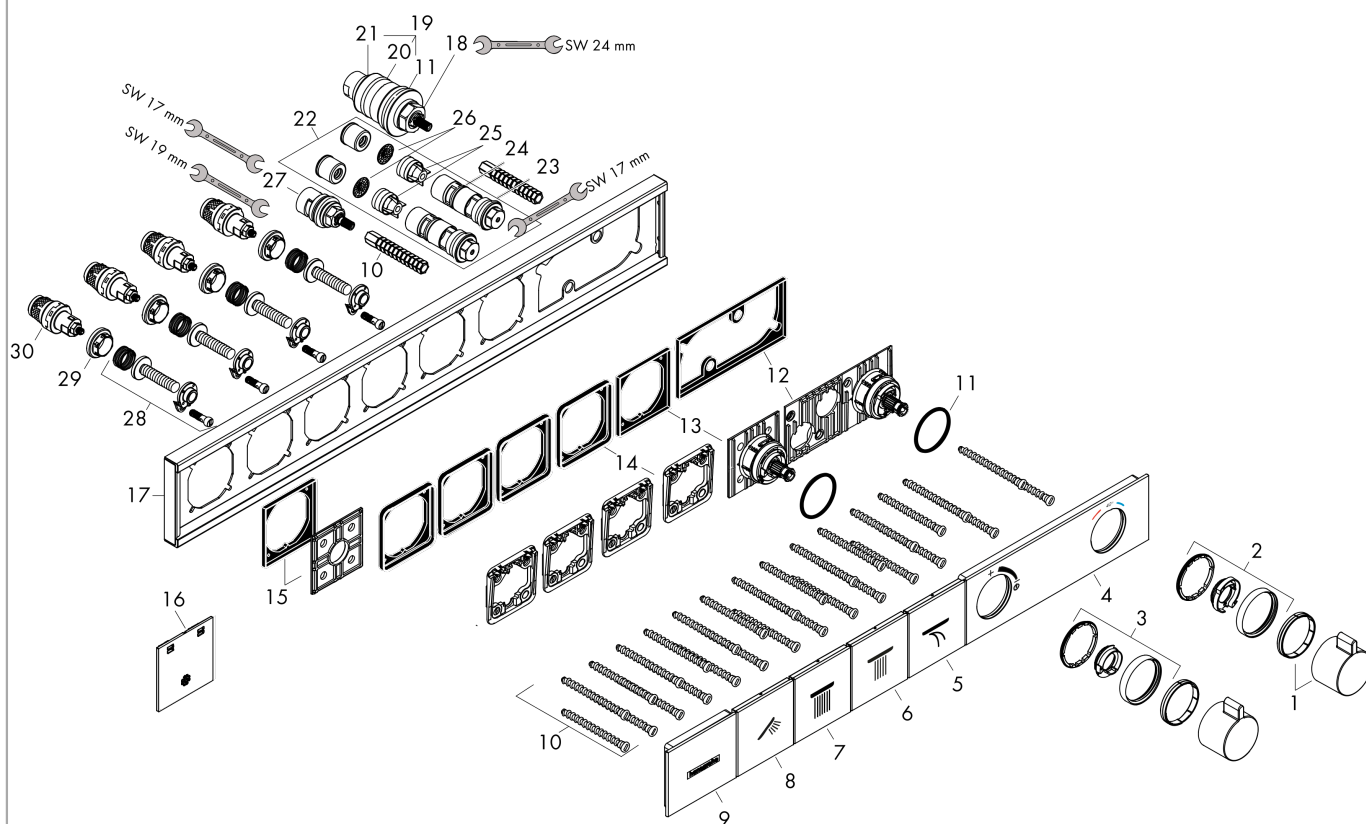

RainSelect
Thermostat for concealed installation for 4 functions
Surfaces: **Brushed Bronze**   Article Number: **15382140**

Exploded Drawing

Year of production: >04/20

RainSelect

Thermostat for concealed installation for 4 functions

Surfaces: **Brushed Bronze** Article Number: **15382140**

Spare part list

Year of production: >04/20

Pos.	Description	Article Number	Price	PU
1	handle for thermostat	92215140	-	1
2	safety set	93112140	-	1
3	safety set	93113140	-	1
4	cover	93105140	-	1
5	symbol Flood jet	93305140	-	1
6	symbol head shower	93499140	-	1
7	symbol head shower Rain large	93107140	-	1
8	symbol handshower	93106140	-	1
9	cover	93501140	-	1
10	mounting kit	93102000	-	1
11	O-ring 38x2,5	98198000	-	1
12	adapter for handle	93109000	-	1
13	adapter for handle	93315000	-	1
14	support element	93111000	-	1
15	support element	93314000	-	1
16	fit-up aid	93417000	-	1
17	escutcheon	93317140	-	1
18	thermostat cartridge	96633000	-	1
19	sealing set	96636000	-	1
20	O-ring 34x2	98383000	-	1
21	O-ring 26x2	98147000	-	1
22	service unit	93406000	-	1
23	O-ring 20x2	98165000	-	1
24	O-ring 20x1,5	98197000	-	1
25	non return valve	96655000	-	1
26	filter	97367000	-	1
27	shut off unit	98536000	-	1
28	Select-adapter	93103000	-	1
29	nut	98368000	-	1
30	shut off unit	95758000	-	1
31	neck jet	93498000	-	1
a	concealed item	15312180	-	1
b	Grease	90920000	-	1
c	extension 25 mm	93434000	-	1